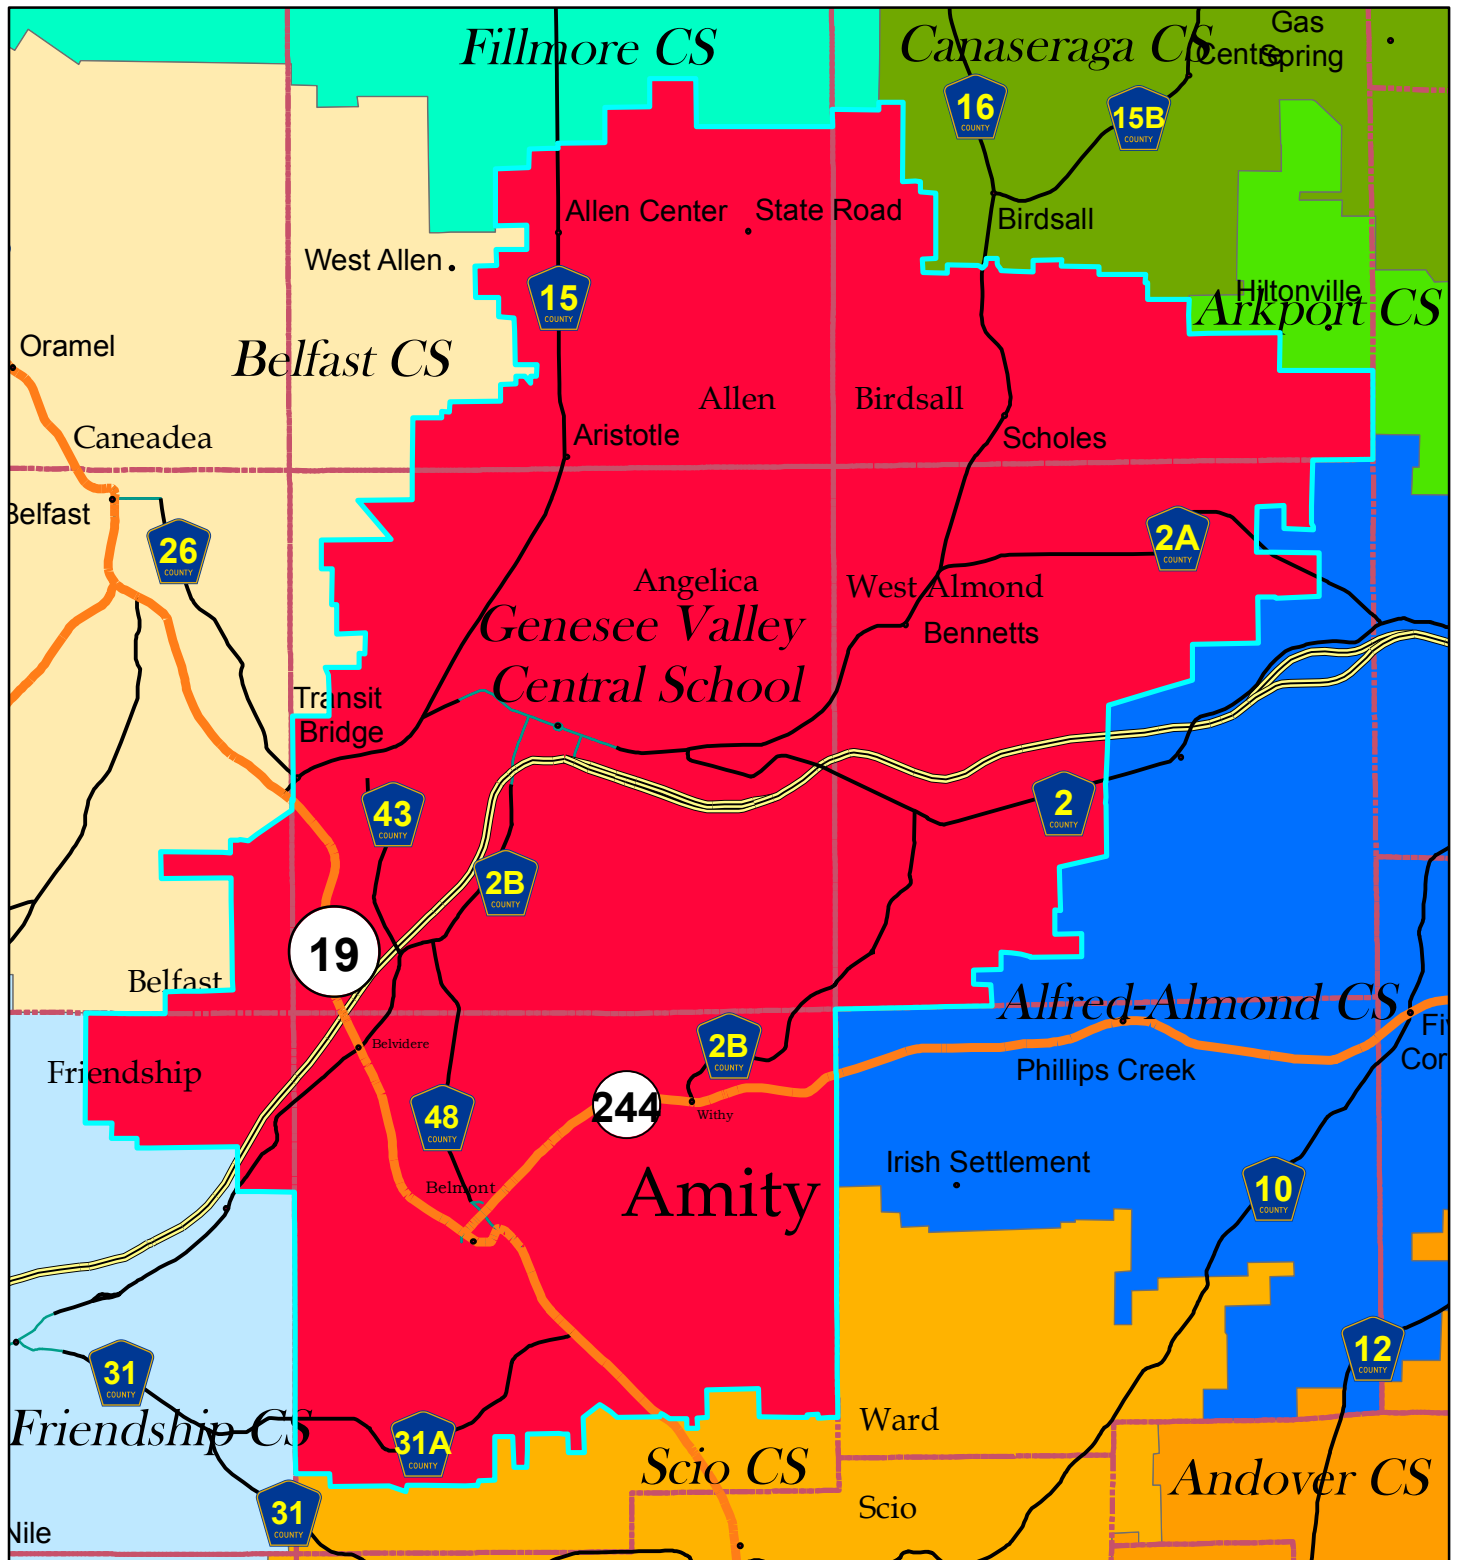

Town of Amity
Comprehensive Plan

Genesee Valley
Central School District

- Legend:**
- | | |
|-----------------------|----------------------|
| DISTRICTNA | Friendship CS |
| Alfred-Almond CS | Genesee Valley CS |
| Andover CS | Keshequa CS |
| Arkport CS | Letchworth CS |
| Belfast CS | Portville CS |
| Bolivar-Richburg CS | Scio CS |
| Canaseraga CS | Wellsville CS |
| Canisteo-Greenwood CS | Whitesville CS |
| Cuba-Rushford CS | Yorkshire-Pioneer CS |
| Fillmore CS | |

Notes: ESRI, NYS GIS Clearinghouse,
US Census Bureau, County Planning

DISCLAIMER OF USE:

This map is intended for planning purposes only.
The County assumes no liability associated with
the use or misuse of information contained herein.